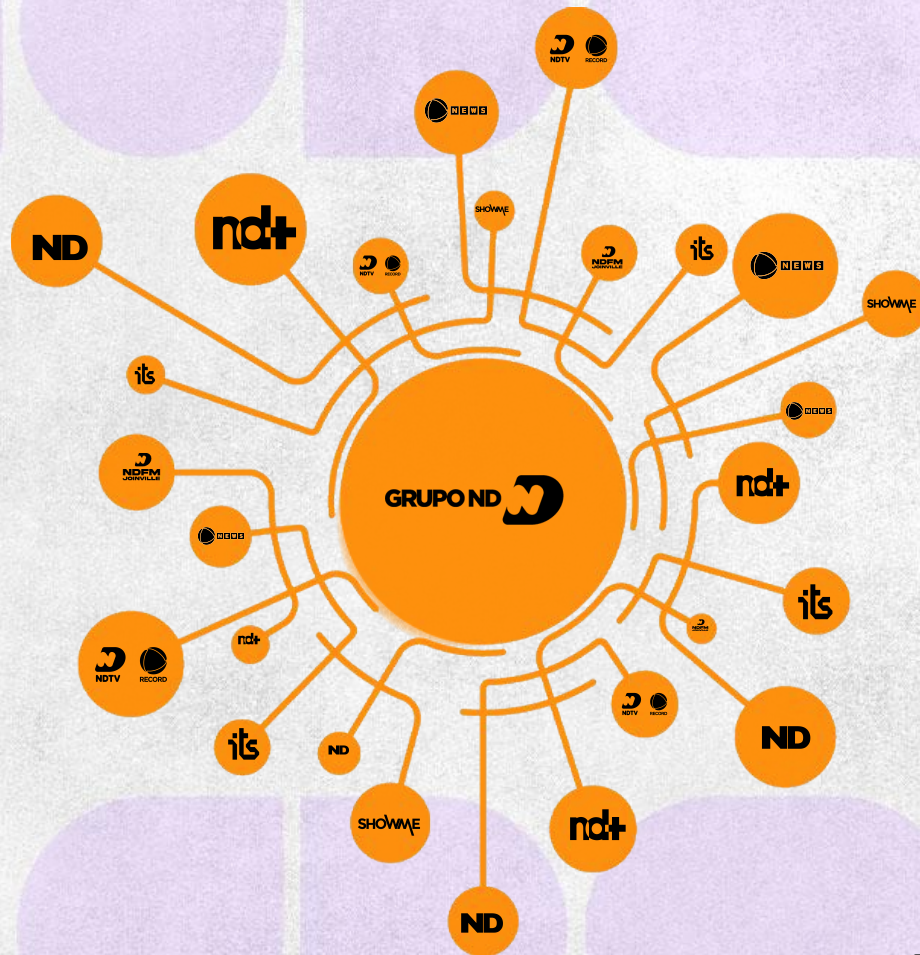

Líder regional

nos seus veículos

TV

NDTV - RECORD
Santa Catarina

RECORD NEWS
Santa Catarina

INTERNET

Portal ND+
Redes Sociais

RÁDIO

NDFM
Joinville
Jovem Pan
Chapecó

JORNAL

ND - Impresso
Grande Florianópolis

ND - Digital
Santa Catarina

REVISTAS

Its
Show Me
Santa Catarina

A NDTV te conecta com mais de

92 MIL

pessoas em apenas

1 inserção.

Média de Telespectadores Atingidos em 1 inserção rotativa em
Críciúma - Fonte: Pesquisa Mapa Mídia

The Google logo is displayed in white text inside an orange semi-circular shape.The JBS logo is displayed in white text inside a dark blue rounded rectangle.The ãnima EDUCAÇÃO logo is displayed in white text inside a dark blue rounded rectangle.The HAVAN logo is displayed in white text inside a dark blue rounded rectangle.The Claro logo is displayed in white text inside a dark blue rounded rectangle.The amazon logo is displayed in white text with an orange arrow inside a dark blue rounded rectangle.The SICOOB logo is displayed in white text with a green triangle inside a dark blue rounded rectangle.

Grandes marcas
estão com a gente

The KOERICH logo is displayed in white text inside a yellow and red rectangular box.The Fort ATACADISTA logo is displayed in white and red text inside a red rectangular box.The OBOTICÁRIO logo is displayed in white text inside a dark blue rounded rectangle.The Unimed logo is displayed in white text inside a green rounded rectangle.The Aurora logo is displayed in white text inside a purple rounded rectangle.