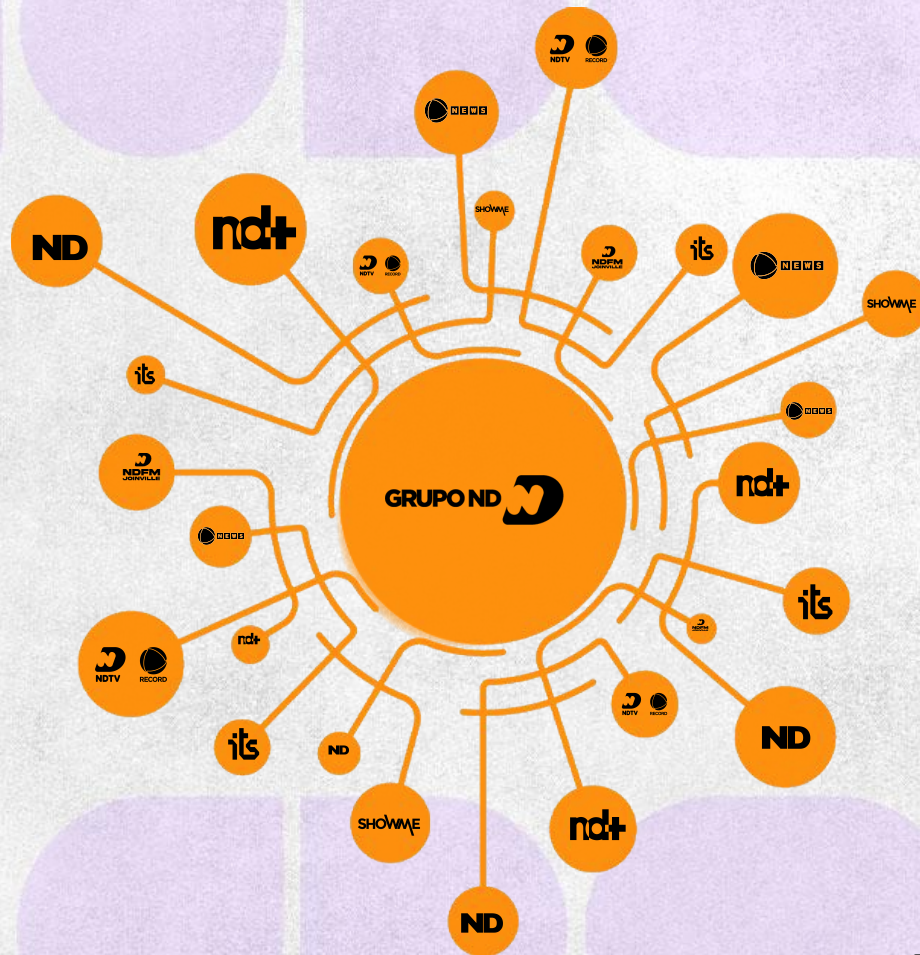

Líder regional

nos seus veículos

TV

NDTV - RECORD
Santa Catarina

RECORD NEWS
Santa Catarina

INTERNET

Portal ND+
Redes Sociais

RÁDIO

NDFM
Joinville
Jovem Pan
Chapecó

JORNAL

ND - Impresso
Grande Florianópolis

ND - Digital
Santa Catarina

REVISTAS

Its
Show Me
Santa Catarina

A NDTV te conecta com mais de

120 MIL

pessoas em apenas

1 inserção.

Média de Telespectadores Atingidos em 1 inserção rotativa em Blumenau - Fonte: Pesquisa Mapa Mídia

The Google logo is displayed in white text inside an orange rounded rectangle.The JBS logo is displayed in white text inside a dark blue rounded rectangle.The logo for ãnima EDUCAÇÃO is displayed in white text inside a dark blue rounded rectangle.The HAVAN logo is displayed in white text inside a dark blue rounded rectangle.The Claro logo is displayed in white text inside a dark blue rounded rectangle.

Grandes marcas
estão com a gente

The Amazon logo is displayed in white text with its signature orange arrow inside a dark blue rounded rectangle.The SICOOB logo is displayed in white text with a green triangle icon inside a dark blue rounded rectangle.The KOERICH logo is displayed in white text inside a yellow and red rounded rectangle.The Fort ATACADISTA logo is displayed in white and red text inside a red rounded rectangle.The OBOTICÁRIO logo is displayed in white text inside a dark blue rounded rectangle.The Unimed logo is displayed in white text inside a green rounded rectangle.The Aurora logo is displayed in white text inside a purple rounded rectangle.